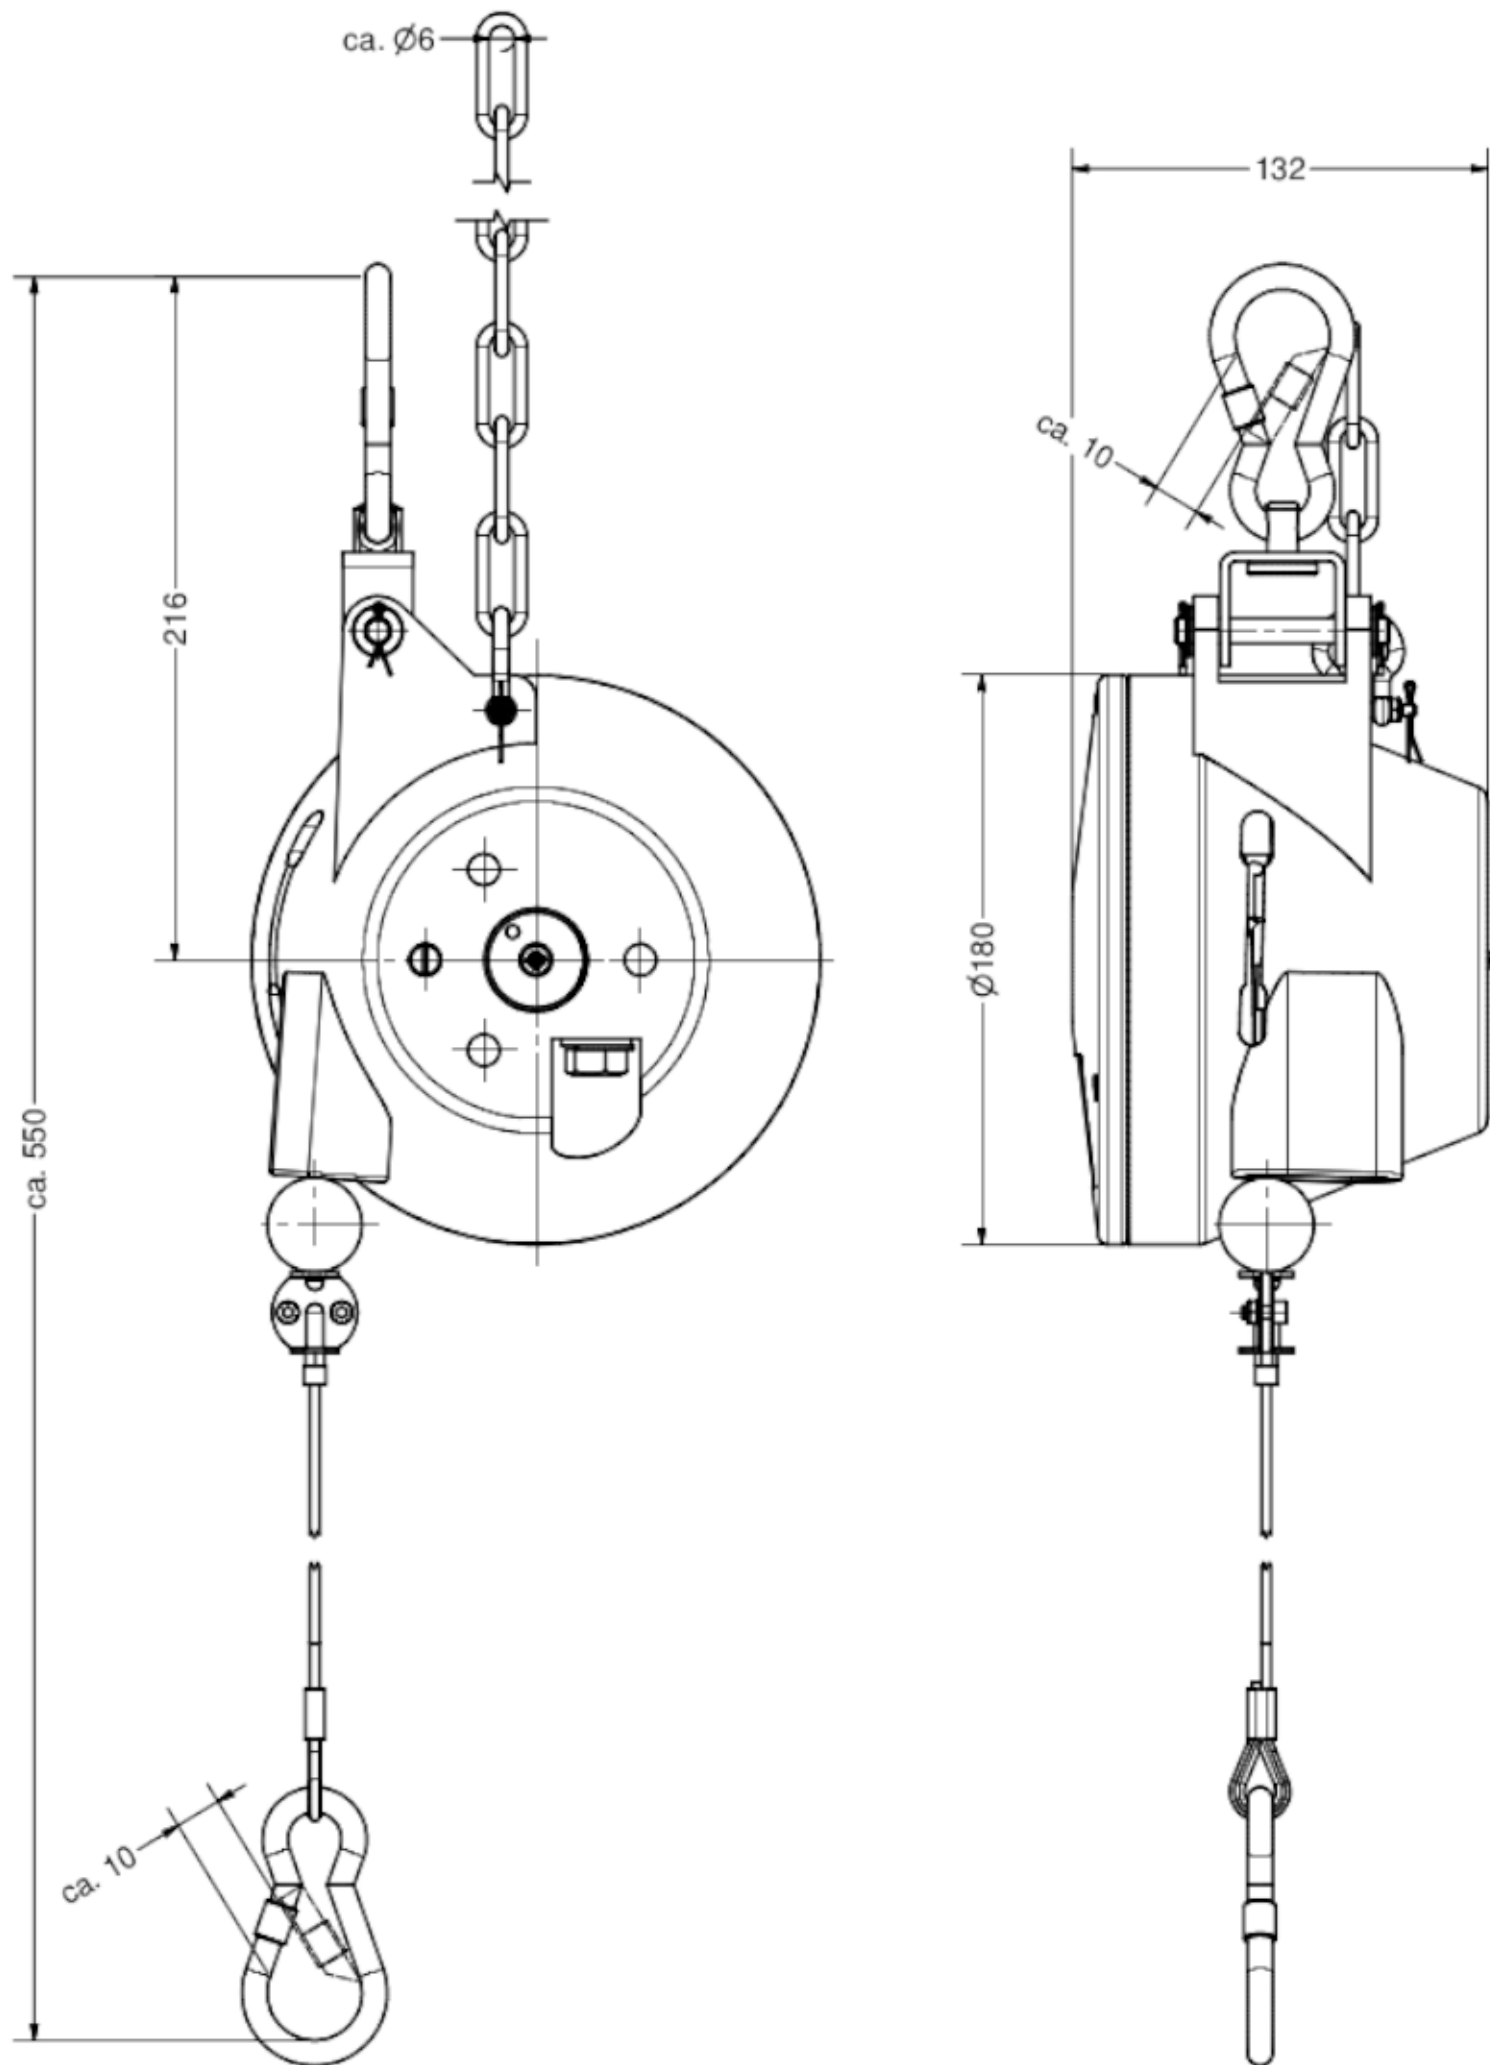

DIMENSIONS

TYPE EB30

EASY BALANCER